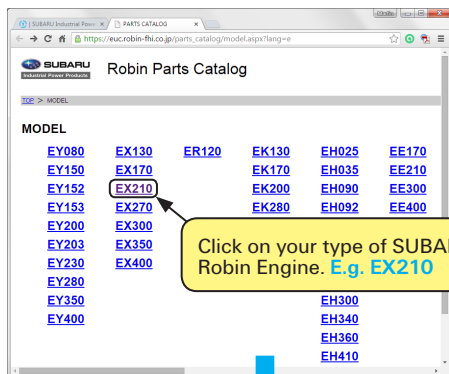

nebo

B. BY SERIAL NUMBER

If you click on PDF button you can print or save this page in your computer.

Exact parts of selected Engine are listed in the table. **WARNING - Image is only for reference. Follow the table.**