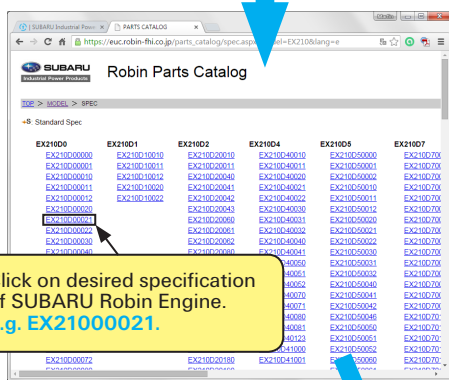

nebo

B. BY SERIAL NUMBER

If you click on PDF button you can print or save this page in your computer.

Exact parts of selected Engine are listed in the table. **WARNING - Image is only for reference. Follow the table.**