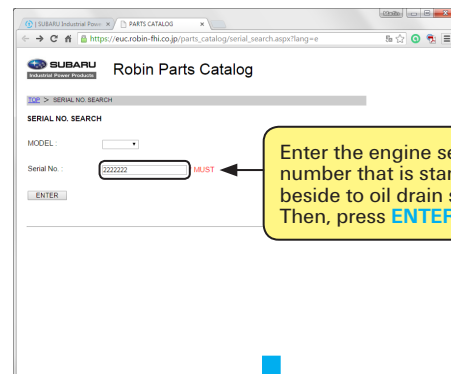

nebo

B. BY SERIAL NUMBER

If you click on PDF button you can print or save this page in your computer.

Exact parts of selected Engine are listed in the table. **WARNING - Image is only for reference. Follow the table.**