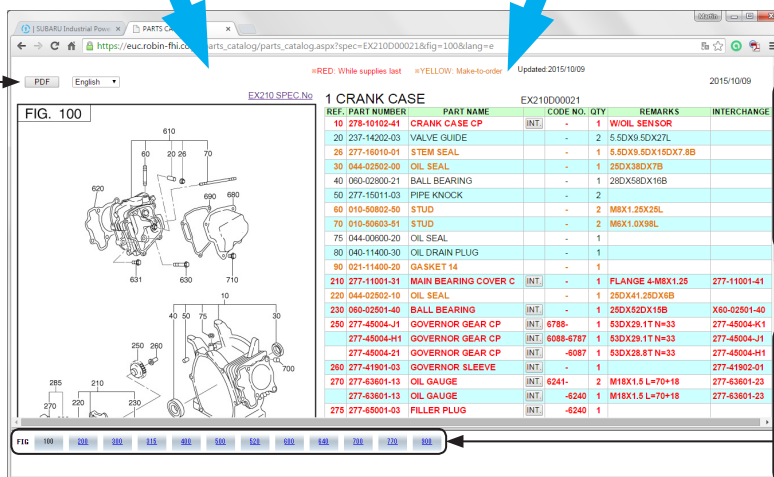

nebo

B. BY SERIAL NUMBER

If you click on PDF button you can print or save this page in your computer.

Exact parts of selected Engine are listed in the table. **WARNING - Image is only for reference. Follow the table.**