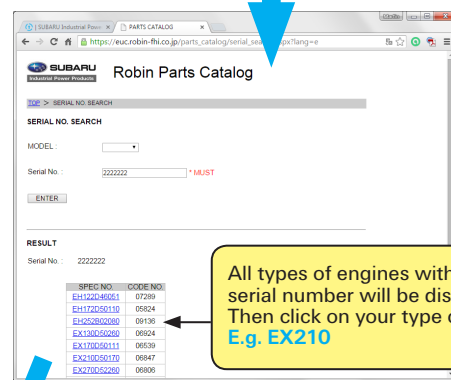

nebo

B. BY SERIAL NUMBER

If you click on PDF button you can print or save this page in your computer.

Exact parts of selected Engine are listed in the table. **WARNING - Image is only for reference. Follow the table.**